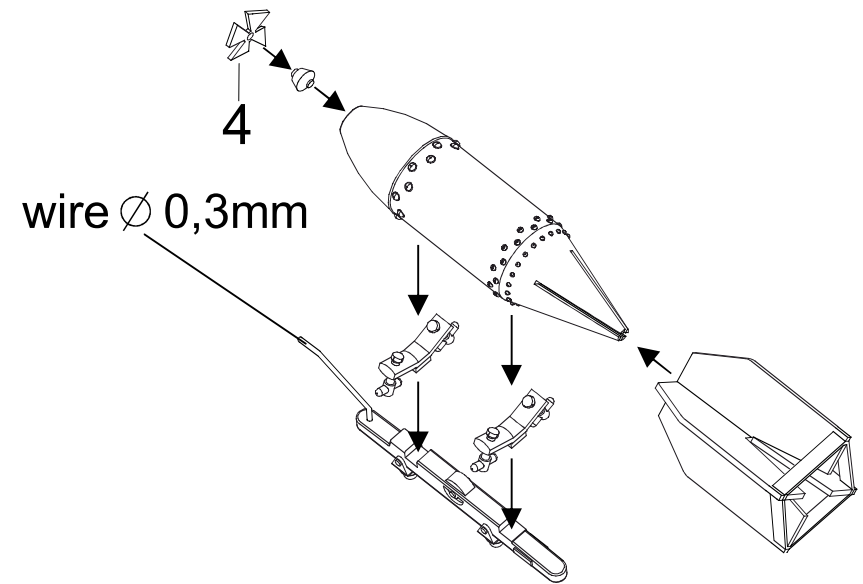

Detail set 4810

For kit Nakajima A2N2 and A2N3
Navy Type 90 Carrier Based Fighter

Type 97 Number 6 Land Bombs 1/48

1

2

3

	Color name	GSI Mr.Color	AK-Interactive
6	GREEN	C6	RC012
8	SILVER	C8	AK478
34	SKY BLUE	C34	RC291
35	IJN GREY	C35	RC302
219	BRASS METALLIC	MC219	AK475