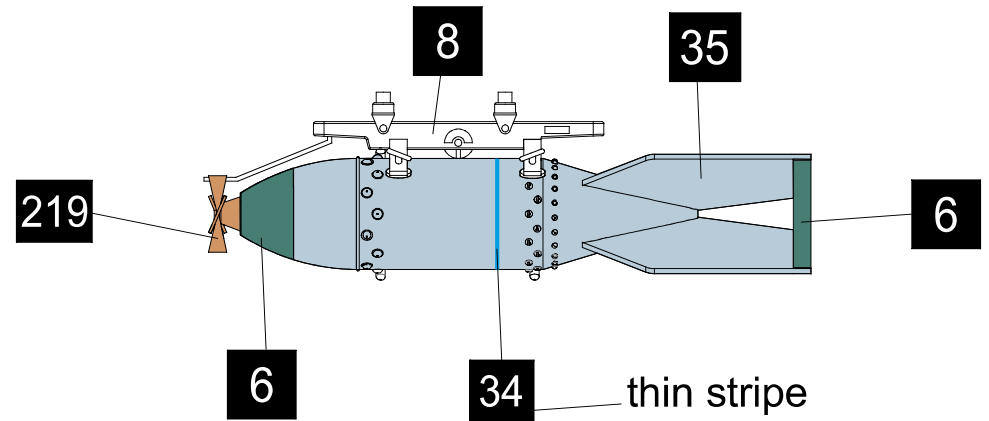

Detail set 4810

For kit Nakajima A2N2 and A2N3
Navy Type 90 Carrier Based Fighter

Type 97 Number 6 Land Bombs 1/48

1

2

3

	Color name	GSI Mr.Color	AK-Interactive
6	GREEN	C6	RC012
8	SILVER	C8	AK478
34	SKY BLUE	C34	RC291
35	IJN GREY	C35	RC302
219	BRASS METALLIC	MC219	AK475