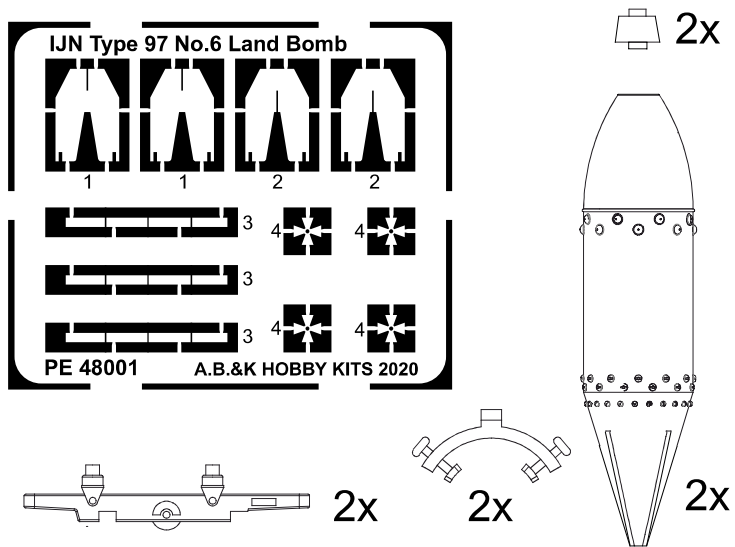

Detail set 4810

For kit Nakajima A2N2 and A2N3
Navy Type 90 Carrier Based Fighter

Type 97 Number 6 Land Bombs 1/48

1

2

3

	Color name	GSI Mr.Color	AK-Interactive
6	GREEN	C6	RC012
8	SILVER	C8	AK478
34	SKY BLUE	C34	RC291
35	IJN GREY	C35	RC302
219	BRASS METALLIC	MC219	AK475