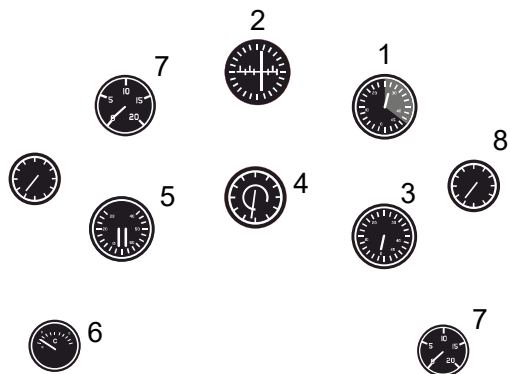

# Instrument panel

Decal from kit

# Interior and exterior set for Nakajima A2N2 and A2N3

Instruction sheet for resin and photo-etched parts