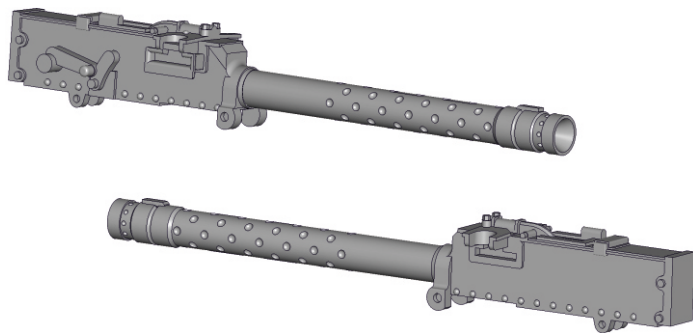

Detail set 4811

Japanese Type 89 machine guns 1/48

ABK
MODELS

Made in Czech Republic
www.abkmodels.cz